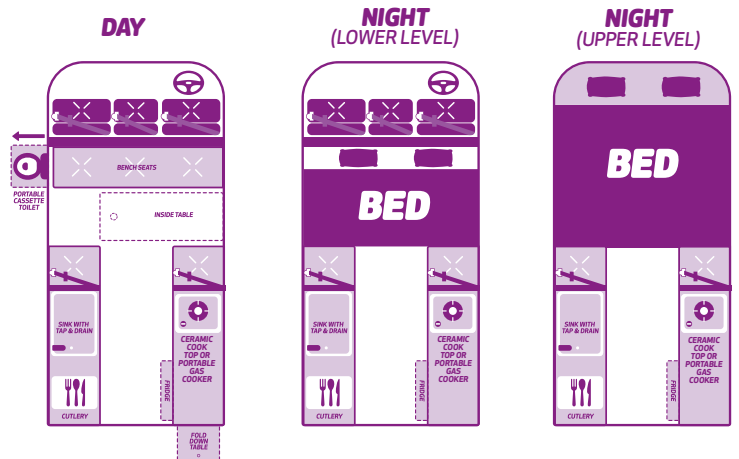

FLOOR PLAN

IMPORTANT STUFF: JUCY Rentals standard conditions apply • We hire to 18+
INCLUDED IN THE RATE: GST • Unlimited kilometres • 24/7 roadside assistance • Standard vehicle insurance (excess applies)
NOTE: Images are only an indication of the style available.